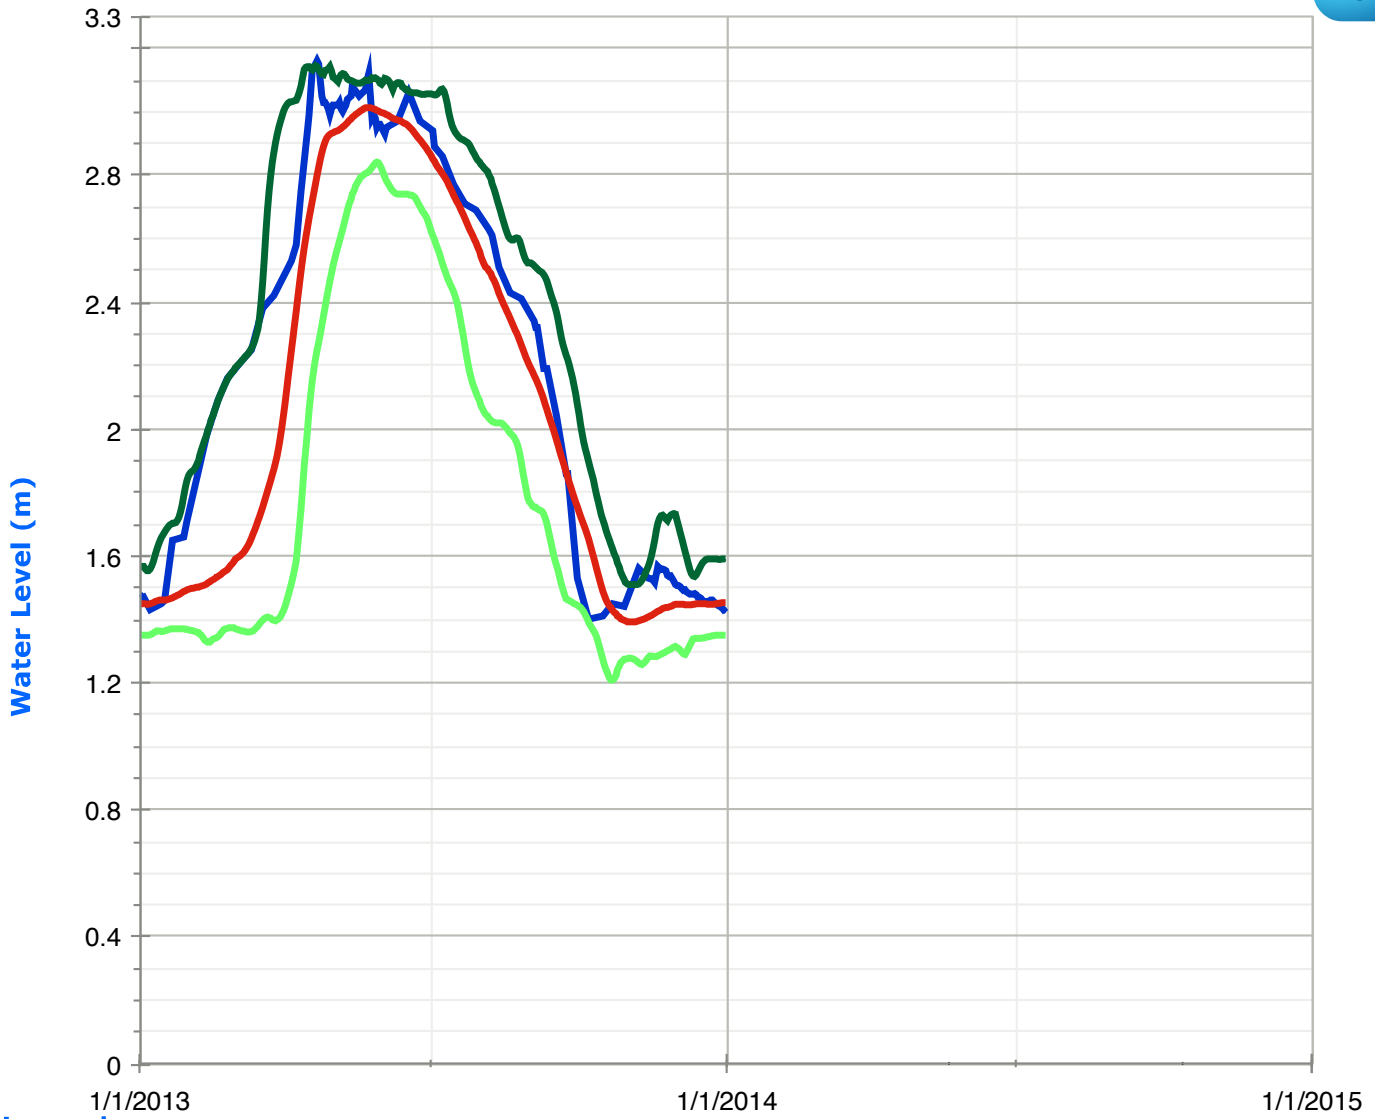

	Historic High Water Levels		Daily Water Levels
	Historic Low Water Levels		
	Average Water Levels		

Date (dd, mm, yyyy)

[Check other water levels](#)

Loon Lake (Dudman Lake) Water Levels

Legend:

Date (dd, mm, yyyy)

Date (dd, mm, yyyy)

[Check other water levels](#)

Farquhar Lake Water Levels

Legend:

Date (dd, mm, yyyy)

	Historic High Water Levels		Daily Water Levels
	Historic Low Water Levels		
	Average Water Levels		

[Check other water levels](#)

Pusey Lake (Grace Lake) Water Levels

Legend:

	Historic High Water Levels		Daily Water Levels
	Historic Low Water Levels		
	Average Water Levels		

Date (dd, mm, yyyy)

[Check other water levels](#)

Esson Lake (Otter Lake) Water Levels

Legend:

Date (dd, mm, yyyy)

	Historic High Water Levels		Daily Water Levels
	Historic Low Water Levels		
	Average Water Levels		

[Check other water levels](#)

Little Glamor Lake Water Levels