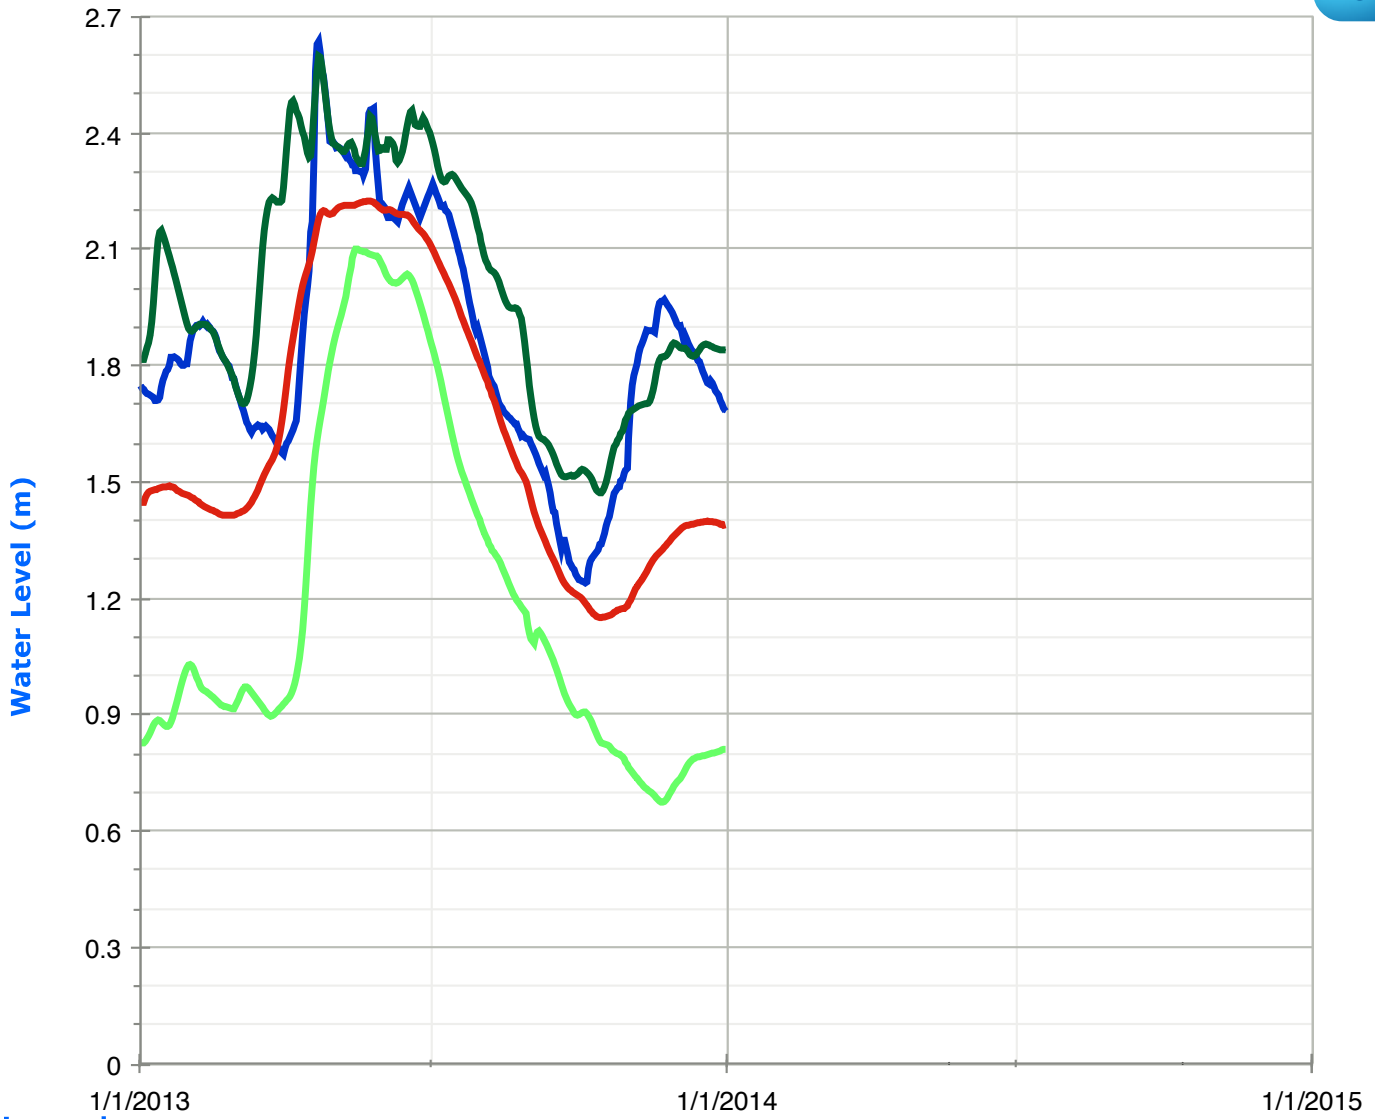

Drag Lake Water Levels

Legend:

	Historic High Water Levels		Daily Water Levels
	Historic Low Water Levels		
	Average Water Levels		

Date (dd, mm, yyyy)

[Check other water levels](#)

Canning Lake (Kashagawigamog Lake, Soyer Lake, Grass Lake, Head Lake) Water Levels

Legend:

Date (dd, mm, yyyy)

	Historic High Water Levels		Daily Water Levels
	Historic Low Water Levels		
	Average Water Levels		

[Check other water levels](#)

Long Lake (Miskwabi Lake) Water Levels

Legend:

	Historic High Water Levels		Daily Water Levels
	Historic Low Water Levels		
	Average Water Levels		

Date (dd, mm, yyyy)

[Check other water levels](#)

Loon Lake (Dudman Lake) Water Levels

Legend:

Date (dd, mm, yyyy)

White Lake Water Levels

Legend:

Date (dd, mm, yyyy)

	Historic High Water Levels		Daily Water Levels
	Historic Low Water Levels		
	Average Water Levels		

[Check other water levels](#)