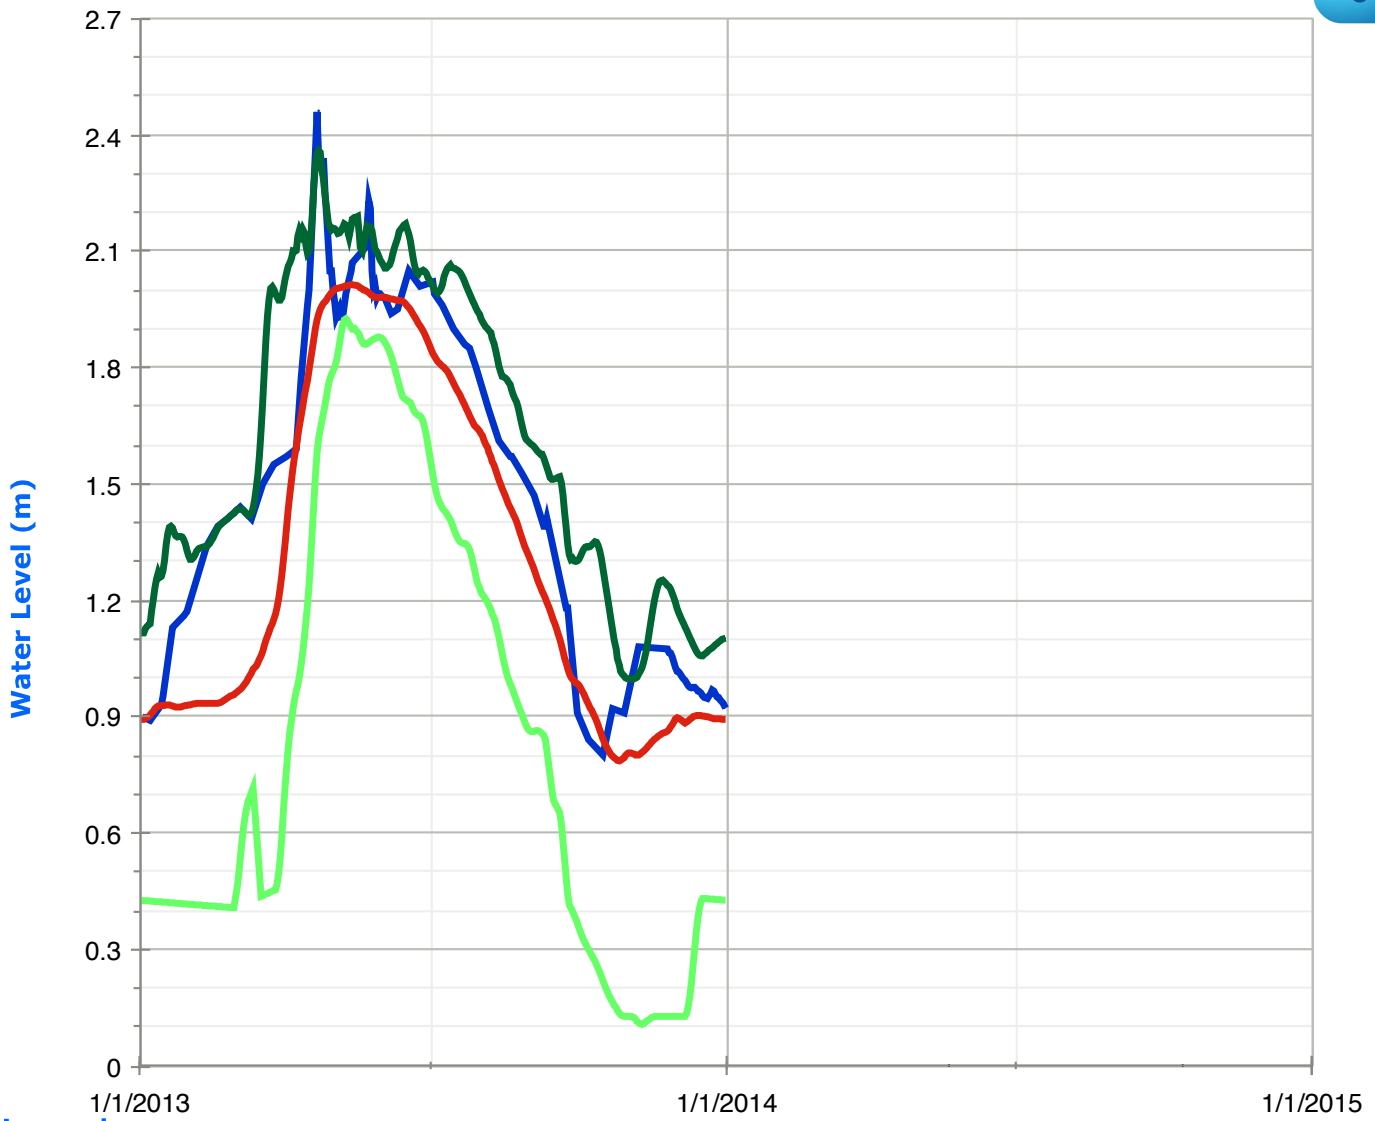

	Historic High Water Levels		Daily Water Levels
	Historic Low Water Levels		
	Average Water Levels		

Date (dd, mm, yyyy)

[Check other water levels](#)

Loon Lake (Dudman Lake) Water Levels

Legend:

Date (dd, mm, yyyy)

	Historic High Water Levels		Daily Water Levels
	Historic Low Water Levels		
	Average Water Levels		

[Check other water levels](#)

Koshlong Lake Water Levels

Legend:

	Historic High Water Levels		Daily Water Levels
	Historic Low Water Levels		
	Average Water Levels		

Date (dd, mm, yyyy)

[Check other water levels](#)

Farquhar Lake Water Levels

Legend:

Date (dd, mm, yyyy)

	Historic High Water Levels		Daily Water Levels
	Historic Low Water Levels		
	Average Water Levels		

[Check other water levels](#)

Pusey Lake (Grace Lake) Water Levels

Legend:

	Historic High Water Levels		Daily Water Levels
	Historic Low Water Levels		
	Average Water Levels		

Date (dd, mm, yyyy)

[Check other water levels](#)