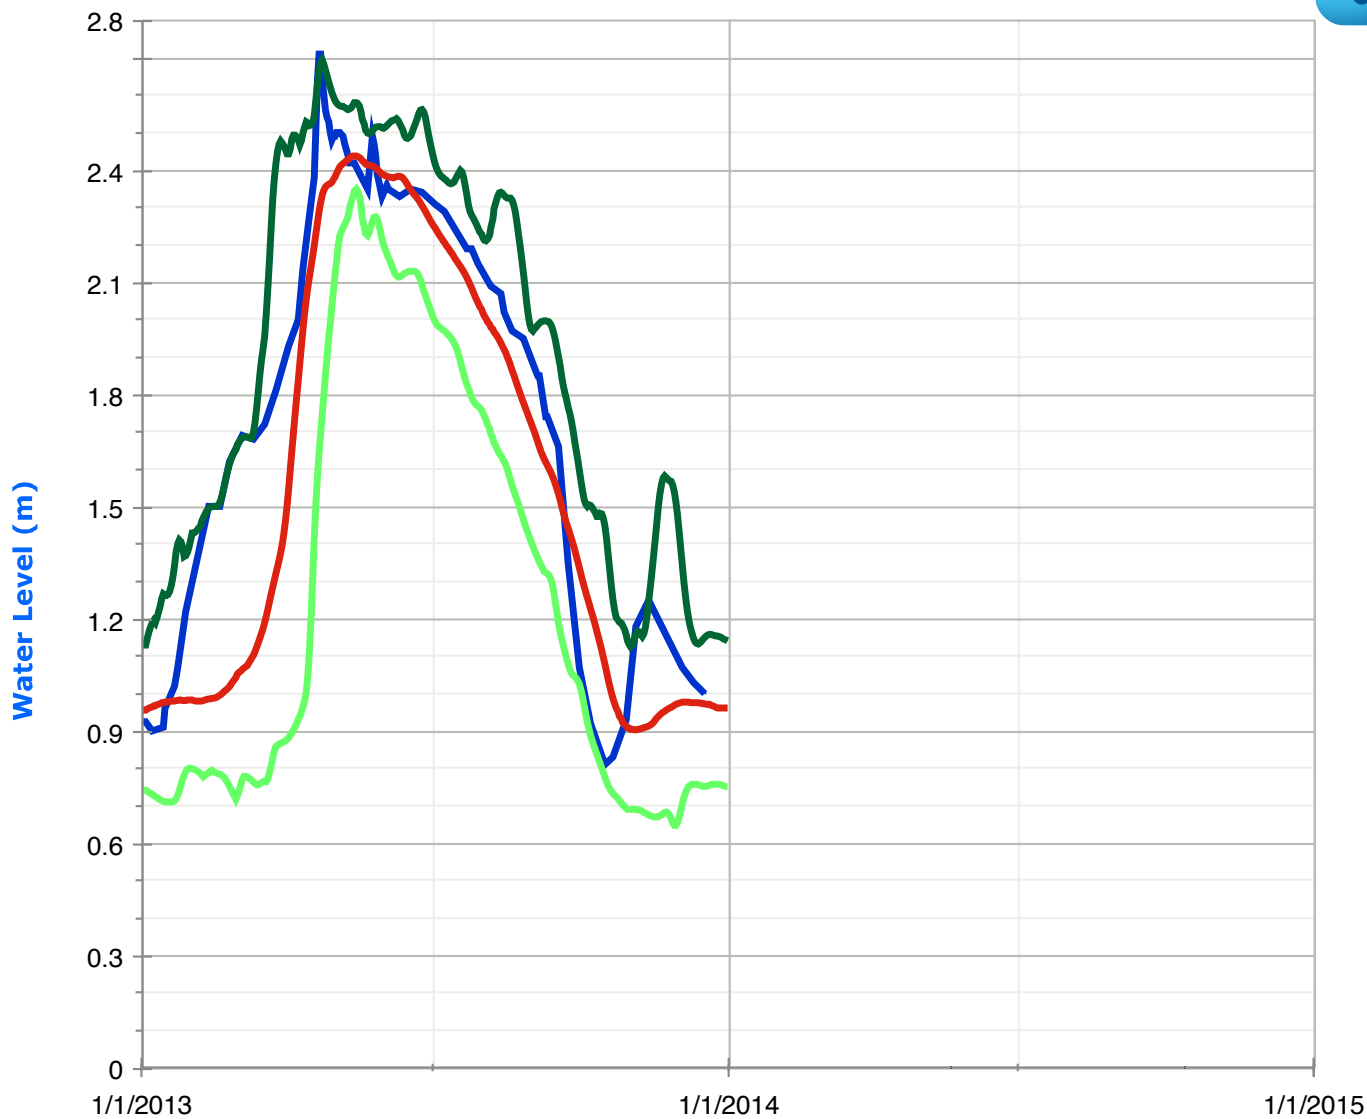

[Check other water levels](#)

Pusey Lake (Grace Lake) Water Levels

Legend:

	Historic High Water Levels		Daily Water Levels
	Historic Low Water Levels		
	Average Water Levels		

Date (dd, mm, yyyy)

[Check other water levels](#)

Esson Lake (Otter Lake) Water Levels

Legend:

Date (dd, mm, yyyy)

	Historic High Water Levels		Daily Water Levels
	Historic Low Water Levels		
	Average Water Levels		

[Check other water levels](#)

Little Glamor Lake Water Levels

Legend:

	Historic High Water Levels		Daily Water Levels
	Historic Low Water Levels		
	Average Water Levels		

Date (dd, mm, yyyy)

[Check other water levels](#)

Glamor Lake Water Levels

Legend:

	Historic High Water Levels		Daily Water Levels
	Historic Low Water Levels		
	Average Water Levels		

Date (dd, mm, yyyy)

[Check other water levels](#)

Gooderham Lake (Pine Lake) Water Levels

Legend:

Date (dd, mm, yyyy)

	Historic High Water Levels		Daily Water Levels
	Historic Low Water Levels		
	Average Water Levels		