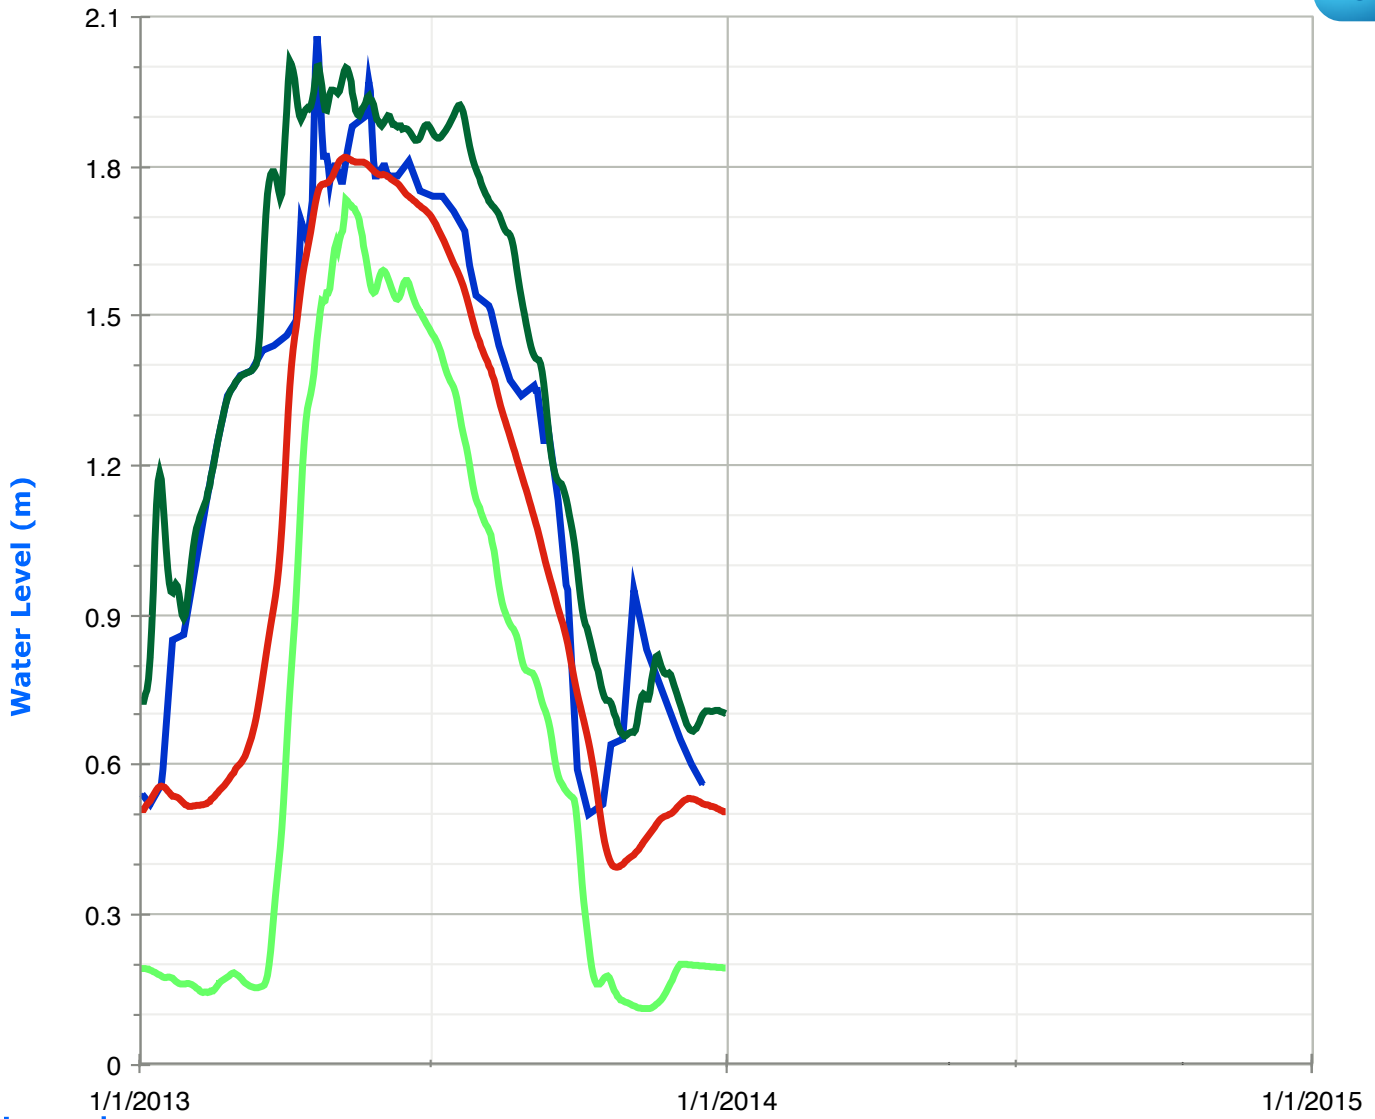

	Historic High Water Levels		Daily Water Levels
	Historic Low Water Levels		
	Average Water Levels		

Date (dd, mm, yyyy)

[Check other water levels](#)

Loon Lake (Dudman Lake) Water Levels

Legend:

Date (dd, mm, yyyy)

Date (dd, mm, yyyy)

[Check other water levels](#)

Gooderham Lake (Pine Lake) Water Levels

Legend:

Date (dd, mm, yyyy)

	Historic High Water Levels		Daily Water Levels
	Historic Low Water Levels		
	Average Water Levels		

[Check other water levels](#)

Contau Lake Water Levels

Legend:

	Historic High Water Levels		Daily Water Levels
	Historic Low Water Levels		
	Average Water Levels		

Date (dd, mm, yyyy)

[Check other water levels](#)

White Lake Water Levels

Legend:

Date (dd, mm, yyyy)

	Historic High Water Levels		Daily Water Levels
	Historic Low Water Levels		
	Average Water Levels		

[Check other water levels](#)