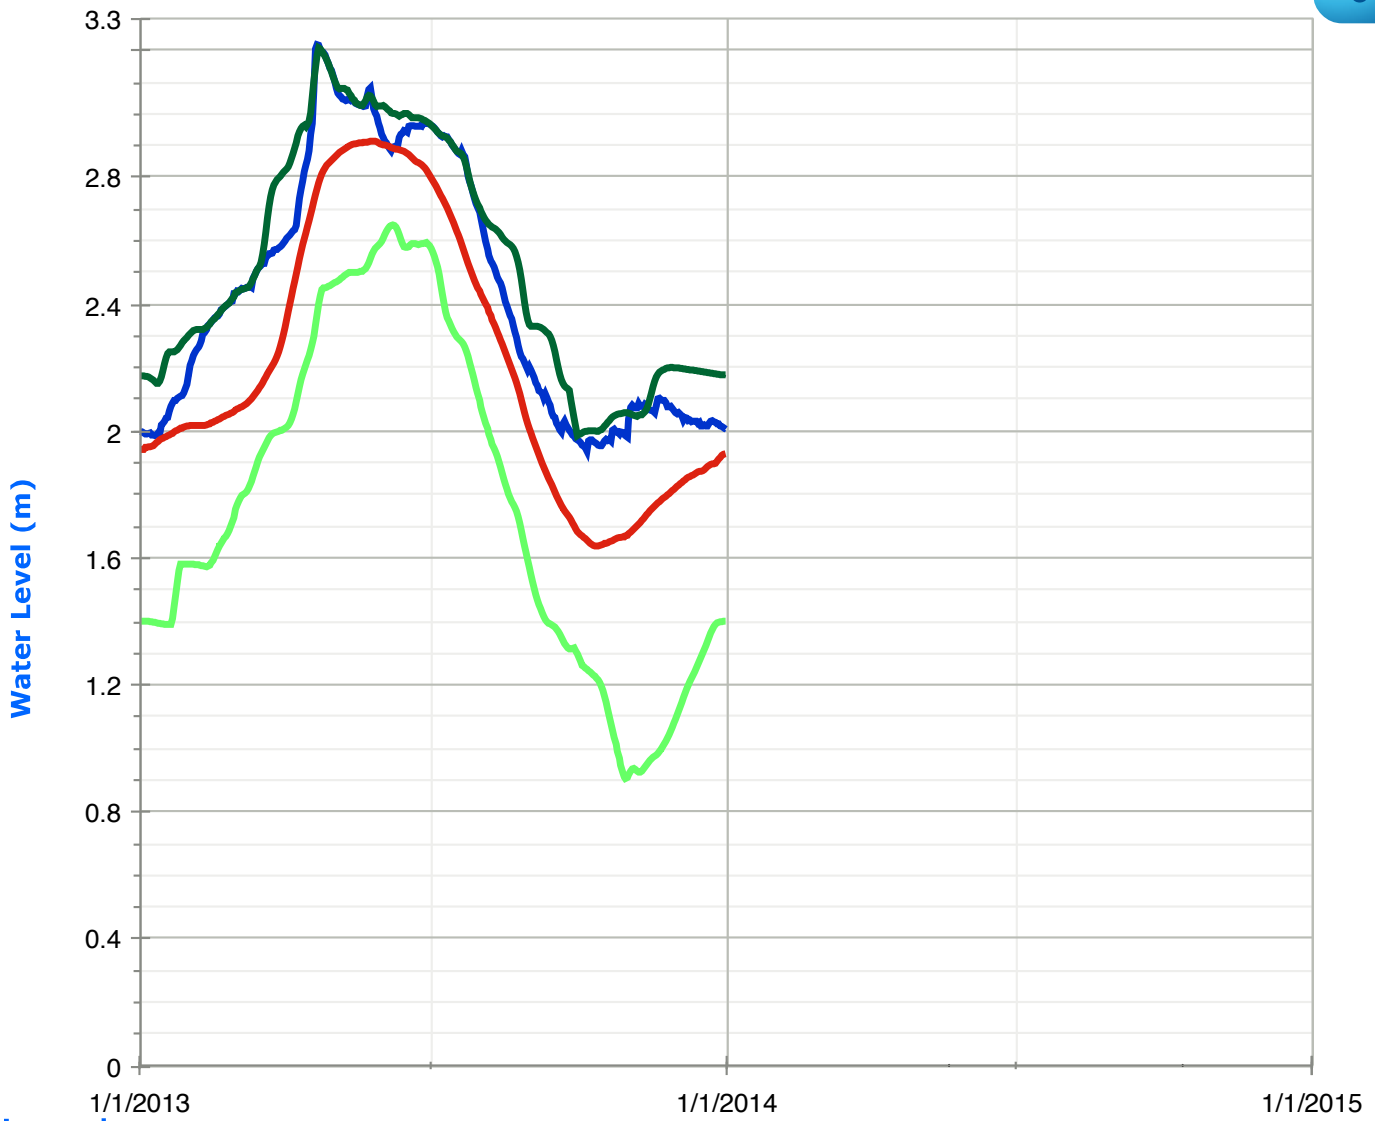

Legend:

Date (dd, mm, yyyy)

	Historic High Water Levels		Daily Water Levels
	Historic Low Water Levels		
	Average Water Levels		

[Check other water levels](#)

Long Lake (Miskwabi Lake) Water Levels

Legend:

	Historic High Water Levels		Daily Water Levels
	Historic Low Water Levels		
	Average Water Levels		

Date (dd, mm, yyyy)

[Check other water levels](#)

Loon Lake (Dudman Lake) Water Levels

Legend:

Date (dd, mm, yyyy)

	Historic High Water Levels		Daily Water Levels
	Historic Low Water Levels		
	Average Water Levels		

[Check other water levels](#)

Koshlong Lake Water Levels

Legend:

	Historic High Water Levels		Daily Water Levels
	Historic Low Water Levels		
	Average Water Levels		

Date (dd, mm, yyyy)

[Check other water levels](#)

Farquhar Lake Water Levels

Legend:

Date (dd, mm, yyyy)

	Historic High Water Levels		Daily Water Levels
	Historic Low Water Levels		
	Average Water Levels		