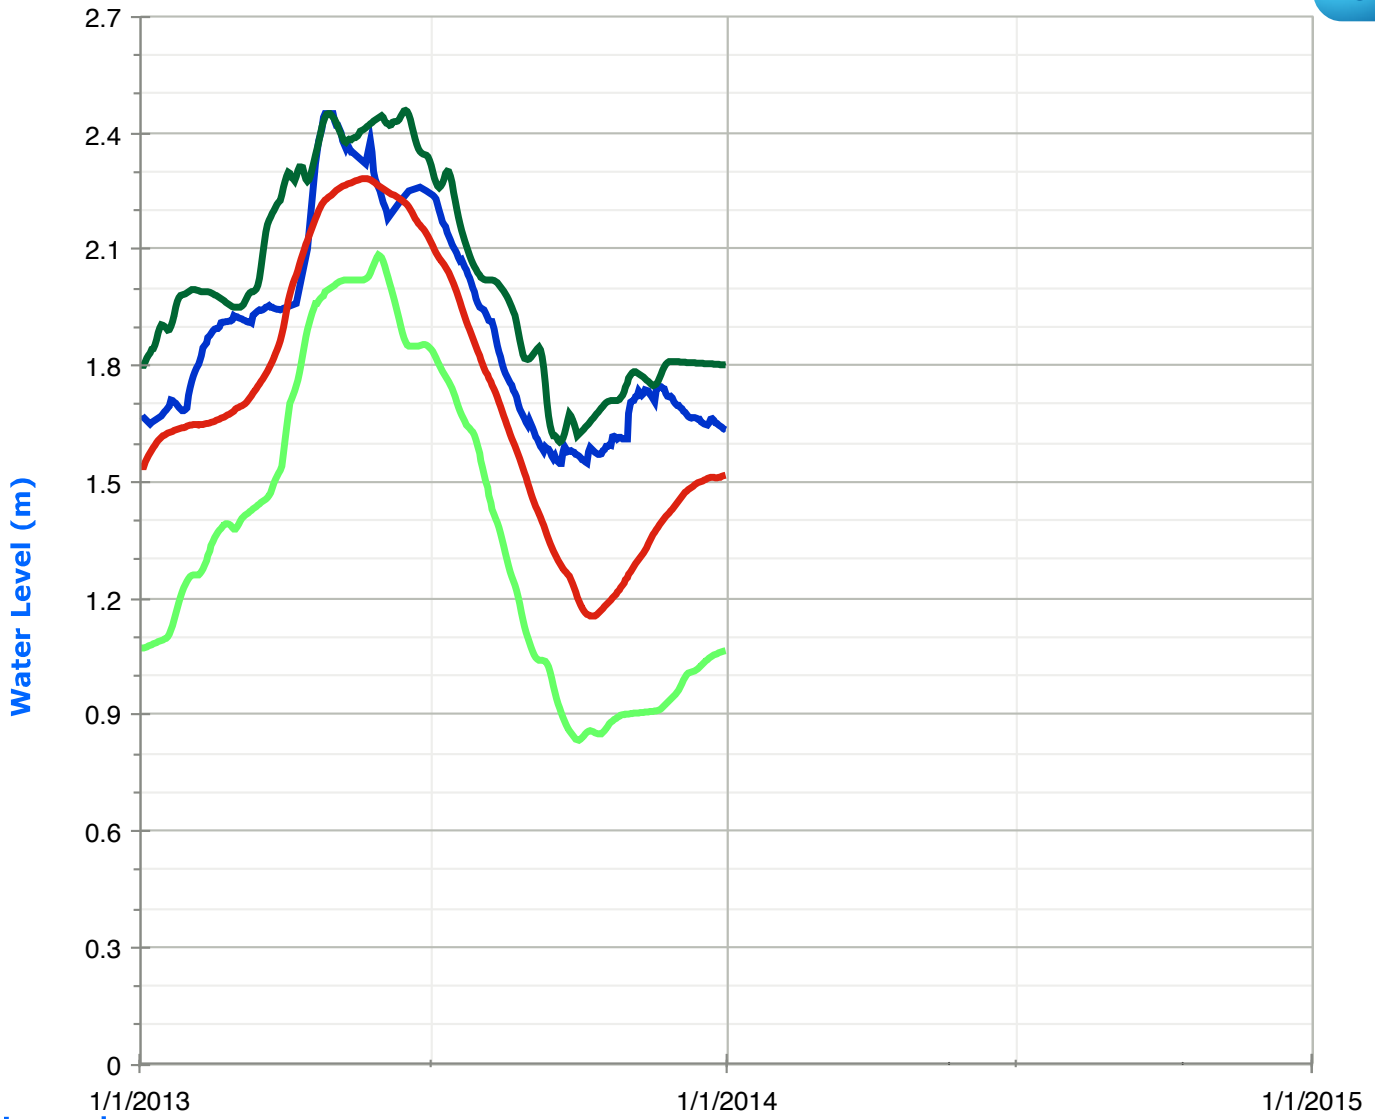

Drag Lake Water Levels

Legend:

	Historic High Water Levels		Daily Water Levels
	Historic Low Water Levels		
	Average Water Levels		

Date (dd, mm, yyyy)

[Check other water levels](#)

Canning Lake (Kashagawigamog Lake, Soyer Lake, Grass Lake, Head Lake) Water Levels

Legend:

Date (dd, mm, yyyy)

	Historic High Water Levels		Daily Water Levels
	Historic Low Water Levels		
	Average Water Levels		

[Check other water levels](#)

Long Lake (Miskwabi Lake) Water Levels

Legend:

	Historic High Water Levels		Daily Water Levels
	Historic Low Water Levels		
	Average Water Levels		

Date (dd, mm, yyyy)

[Check other water levels](#)

Loon Lake (Dudman Lake) Water Levels

Legend:

Date (dd, mm, yyyy)

	Historic High Water Levels		Daily Water Levels
	Historic Low Water Levels		
	Average Water Levels		

[Check other water levels](#)

Koshlong Lake Water Levels

Legend:

	Historic High Water Levels		Daily Water Levels
	Historic Low Water Levels		
	Average Water Levels		