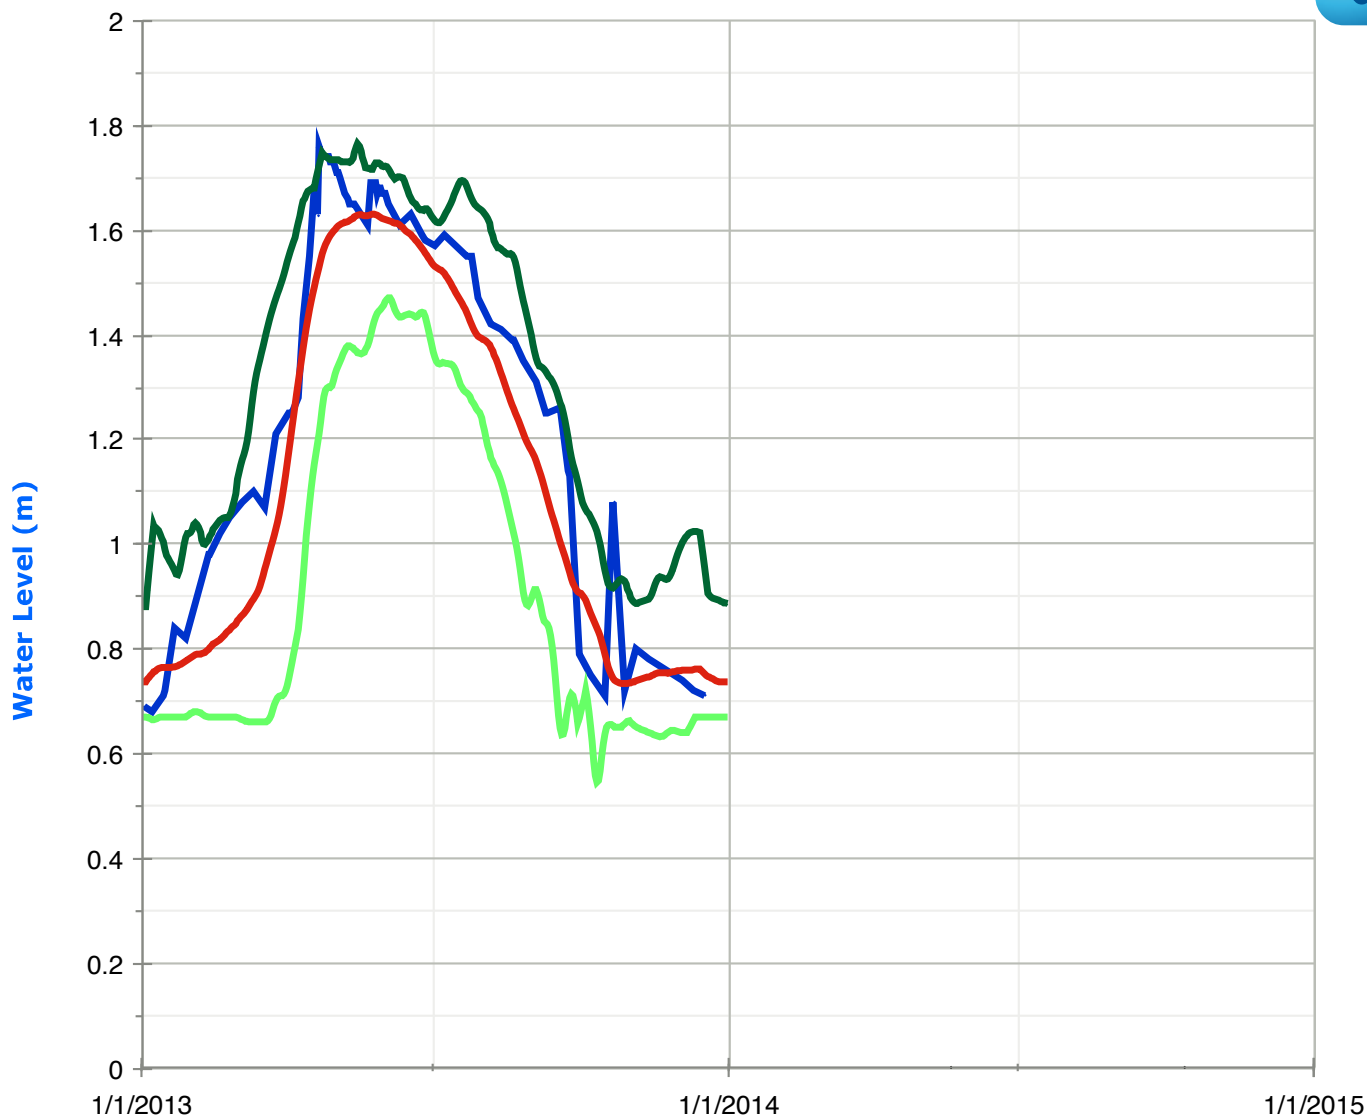

	Historic High Water Levels		Daily Water Levels
	Historic Low Water Levels		
	Average Water Levels		

Date (dd, mm, yyyy)

[Check other water levels](#)

Loon Lake (Dudman Lake) Water Levels

Legend:

Date (dd, mm, yyyy)

Legend:

	Historic High Water Levels		Daily Water Levels
	Historic Low Water Levels		
	Average Water Levels		

Date (dd, mm, yyyy)

[Check other water levels](#)

Glamor Lake Water Levels

Legend:

	Historic High Water Levels		Daily Water Levels
	Historic Low Water Levels		
	Average Water Levels		

Date (dd, mm, yyyy)

[Check other water levels](#)

Gooderham Lake (Pine Lake) Water Levels

Legend:

Date (dd, mm, yyyy)

	Historic High Water Levels		Daily Water Levels
	Historic Low Water Levels		
	Average Water Levels		

[Check other water levels](#)

Contau Lake Water Levels

Legend:

	Historic High Water Levels		Daily Water Levels
	Historic Low Water Levels		
	Average Water Levels		

Date (dd, mm, yyyy)

[Check other water levels](#)