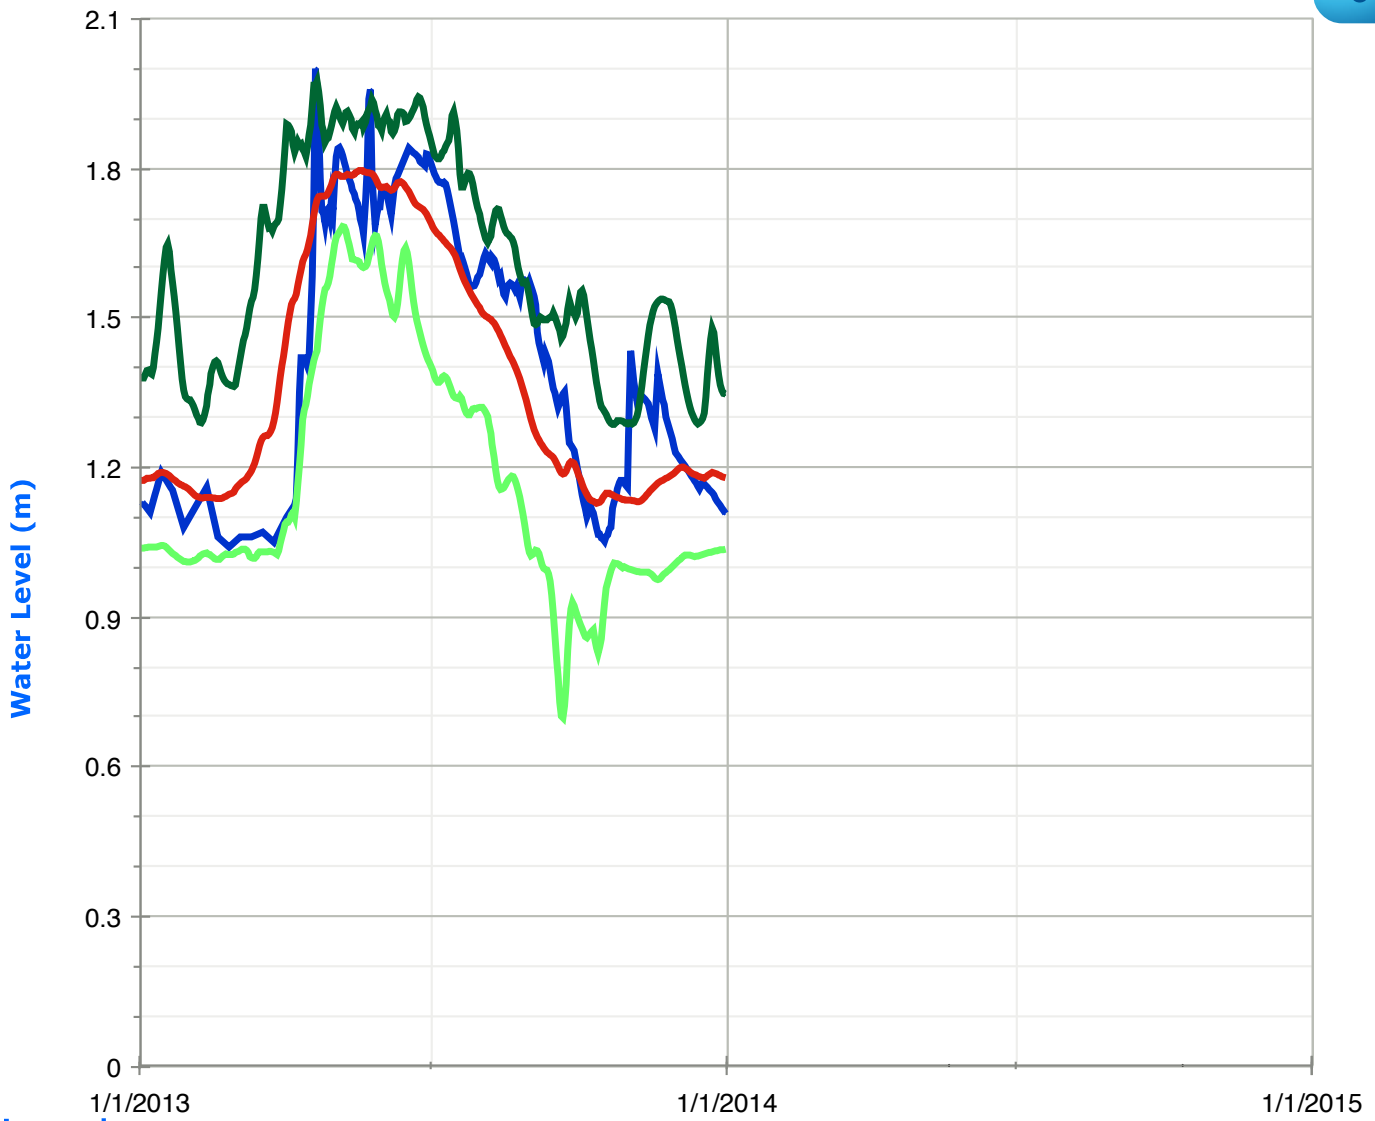

	Historic High Water Levels		Daily Water Levels
	Historic Low Water Levels		
	Average Water Levels		

Date (dd, mm, yyyy)

[Check other water levels](#)

Loon Lake (Dudman Lake) Water Levels

Legend:

Date (dd, mm, yyyy)

Esson Lake (Otter Lake) Water Levels

Legend:

Date (dd, mm, yyyy)

	Historic High Water Levels		Daily Water Levels
	Historic Low Water Levels		
	Average Water Levels		

[Check other water levels](#)

Little Glamor Lake Water Levels

Legend:

	Historic High Water Levels		Daily Water Levels
	Historic Low Water Levels		
	Average Water Levels		

Date (dd, mm, yyyy)

[Check other water levels](#)

Glamor Lake Water Levels

Legend:

	Historic High Water Levels		Daily Water Levels
	Historic Low Water Levels		
	Average Water Levels		

Date (dd, mm, yyyy)

[Check other water levels](#)

Gooderham Lake (Pine Lake) Water Levels

Legend:

Date (dd, mm, yyyy)

	Historic High Water Levels		Daily Water Levels
	Historic Low Water Levels		
	Average Water Levels		