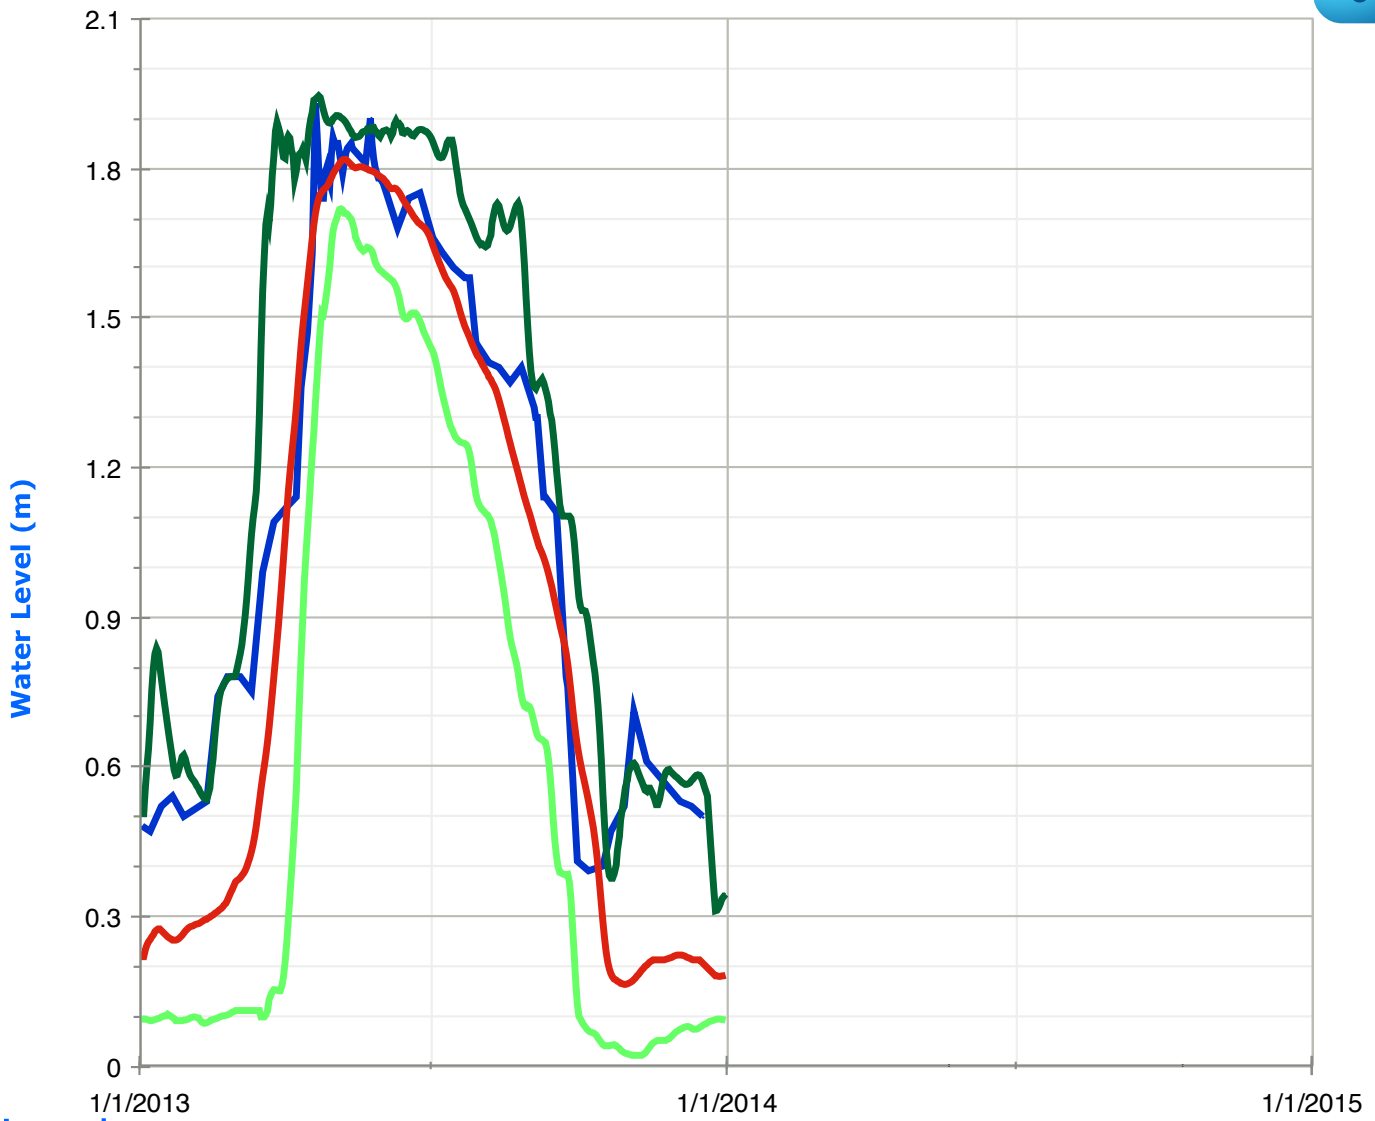

	Historic High Water Levels		Daily Water Levels
	Historic Low Water Levels		
	Average Water Levels		

Date (dd, mm, yyyy)

[Check other water levels](#)

Loon Lake (Dudman Lake) Water Levels

Legend:

Date (dd, mm, yyyy)

[Check other water levels](#)

Pusey Lake (Grace Lake) Water Levels

Legend:

	Historic High Water Levels		Daily Water Levels
	Historic Low Water Levels		
	Average Water Levels		

Date (dd, mm, yyyy)

[Check other water levels](#)

Esson Lake (Otter Lake) Water Levels

Legend:

Date (dd, mm, yyyy)

	Historic High Water Levels		Daily Water Levels
	Historic Low Water Levels		
	Average Water Levels		

[Check other water levels](#)

Little Glamor Lake Water Levels

Legend:

	Historic High Water Levels		Daily Water Levels
	Historic Low Water Levels		
	Average Water Levels		

Date (dd, mm, yyyy)

[Check other water levels](#)

Glamor Lake Water Levels

Legend:

	Historic High Water Levels		Daily Water Levels
	Historic Low Water Levels		
	Average Water Levels		