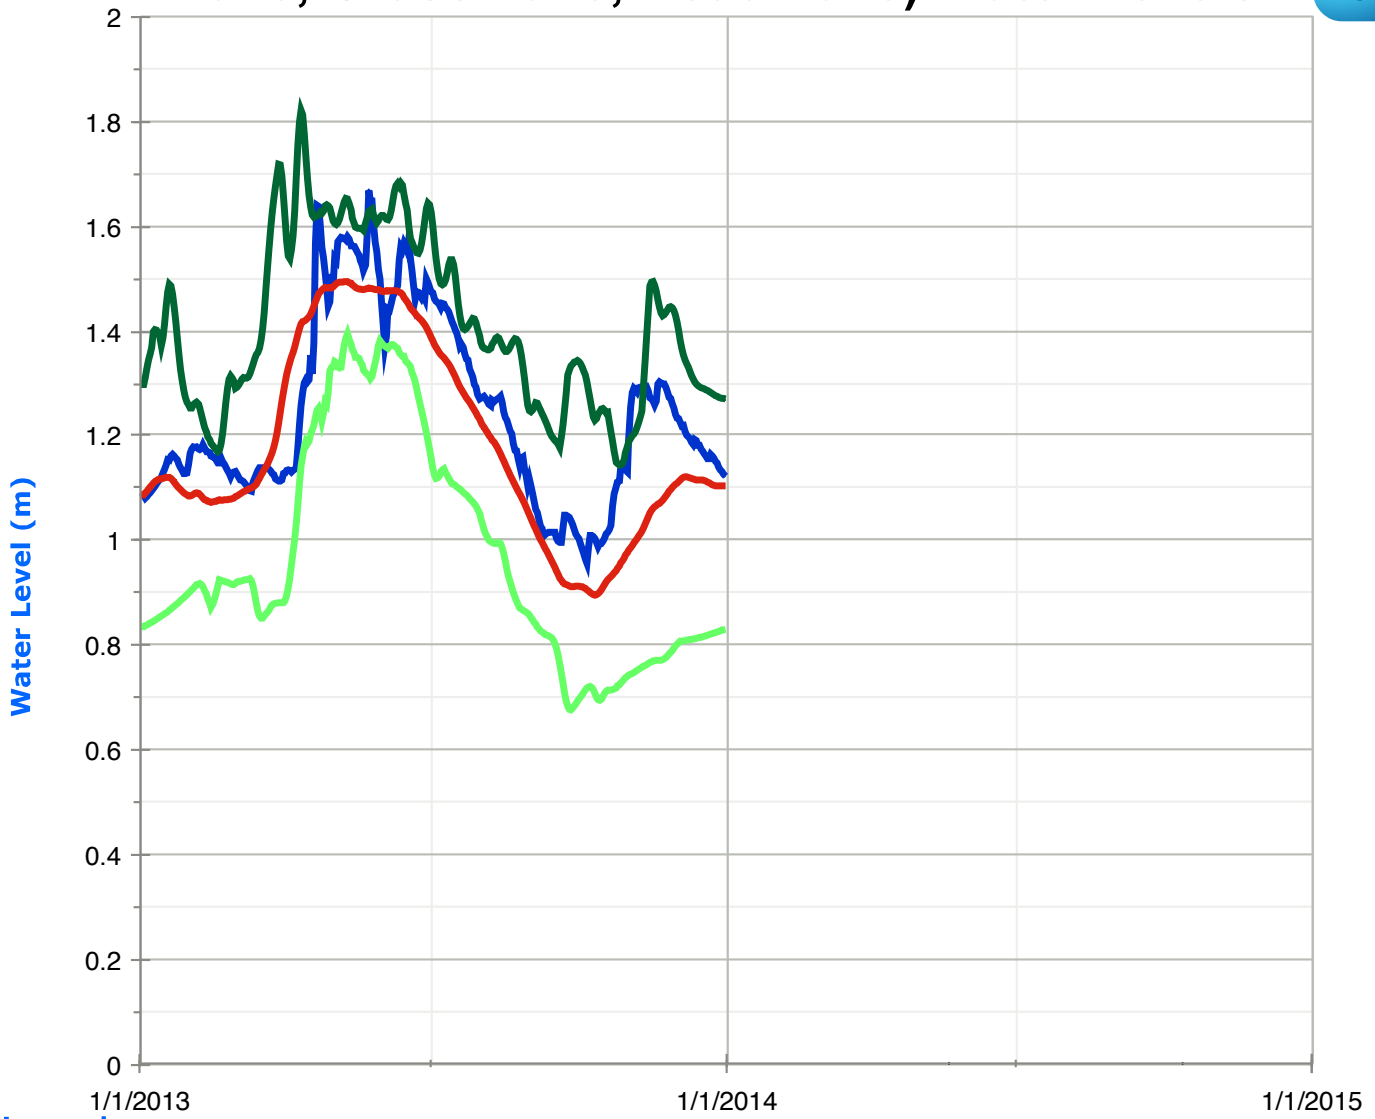

Drag Lake Water Levels

Legend:

	Historic High Water Levels		Daily Water Levels
	Historic Low Water Levels		
	Average Water Levels		

Date (dd, mm, yyyy)

[Check other water levels](#)

Canning Lake (Kashagawigamog Lake, Soyer Lake, Grass Lake, Head Lake) Water Levels

Legend:

Date (dd, mm, yyyy)

	Historic High Water Levels		Daily Water Levels
	Historic Low Water Levels		
	Average Water Levels		

[Check other water levels](#)

Long Lake (Miskwabi Lake) Water Levels

Legend:

	Historic High Water Levels		Daily Water Levels
	Historic Low Water Levels		
	Average Water Levels		

Date (dd, mm, yyyy)

[Check other water levels](#)

Loon Lake (Dudman Lake) Water Levels

Legend:

Date (dd, mm, yyyy)

Date (dd, mm, yyyy)

[Check other water levels](#)

Farquhar Lake Water Levels

Legend:

Date (dd, mm, yyyy)

	Historic High Water Levels		Daily Water Levels
	Historic Low Water Levels		
	Average Water Levels		