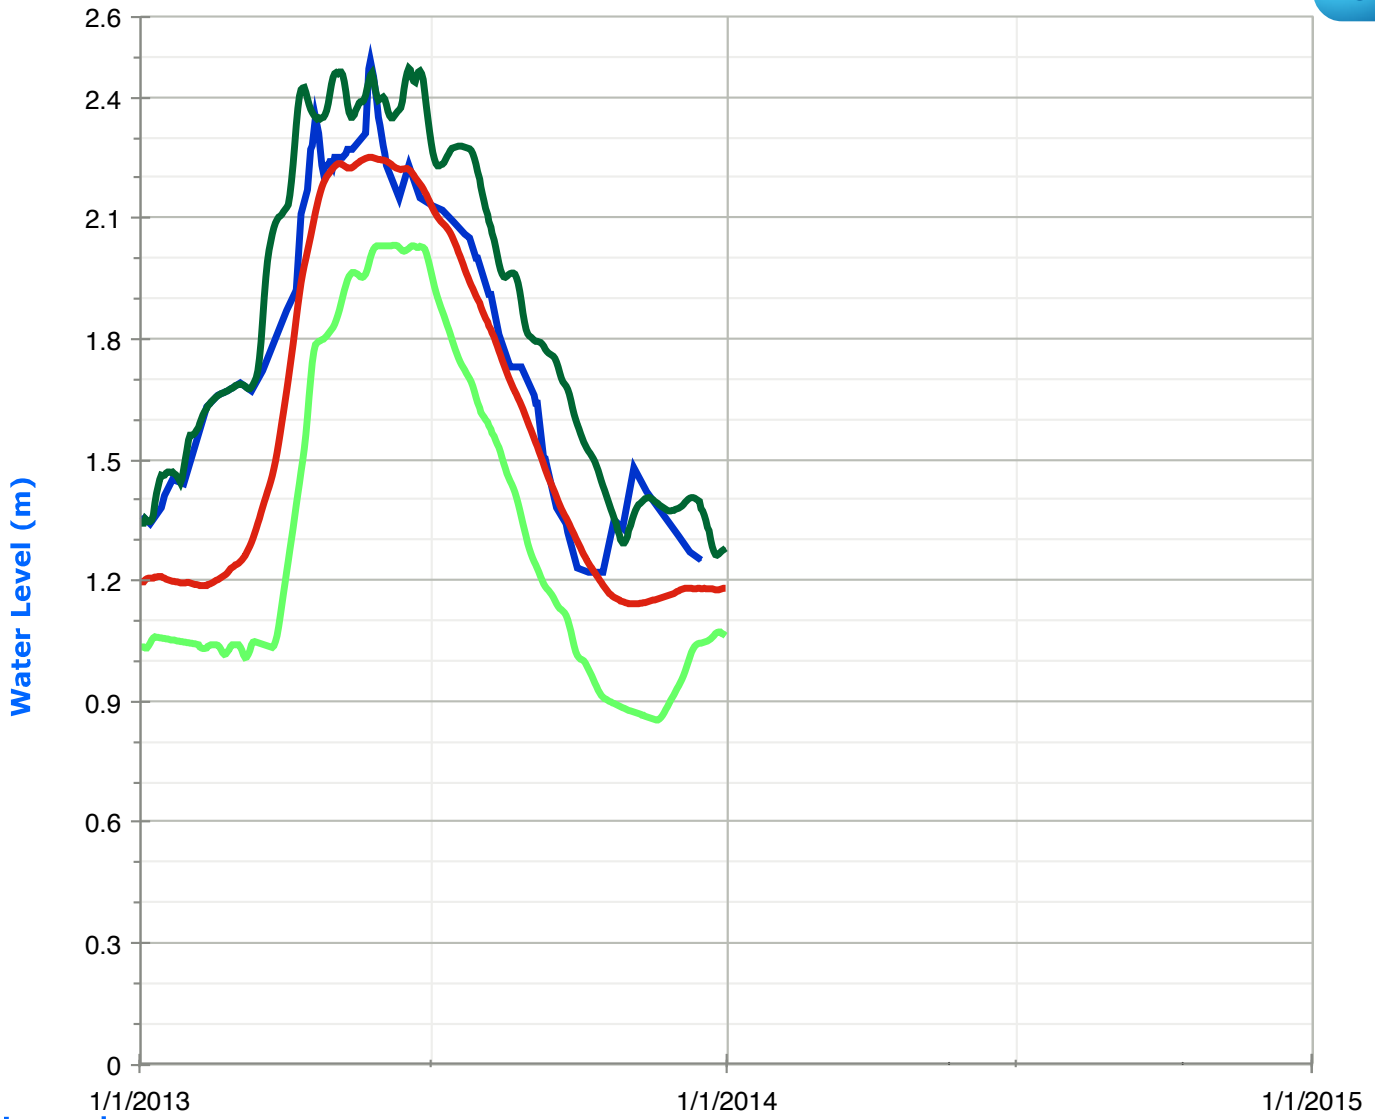

Legend:

Date (dd, mm, yyyy)

	Historic High Water Levels		Daily Water Levels
	Historic Low Water Levels		
	Average Water Levels		

[Check other water levels](#)

Long Lake (Miskwabi Lake) Water Levels

Legend:

	Historic High Water Levels		Daily Water Levels
	Historic Low Water Levels		
	Average Water Levels		

Date (dd, mm, yyyy)

[Check other water levels](#)

Loon Lake (Dudman Lake) Water Levels

Legend:

Date (dd, mm, yyyy)

	Historic High Water Levels		Daily Water Levels
	Historic Low Water Levels		
	Average Water Levels		

[Check other water levels](#)

Koshlong Lake Water Levels

Legend:

	Historic High Water Levels		Daily Water Levels
	Historic Low Water Levels		
	Average Water Levels		

Date (dd, mm, yyyy)

[Check other water levels](#)

Farquhar Lake Water Levels

Legend:

Date (dd, mm, yyyy)

	Historic High Water Levels		Daily Water Levels
	Historic Low Water Levels		
	Average Water Levels		