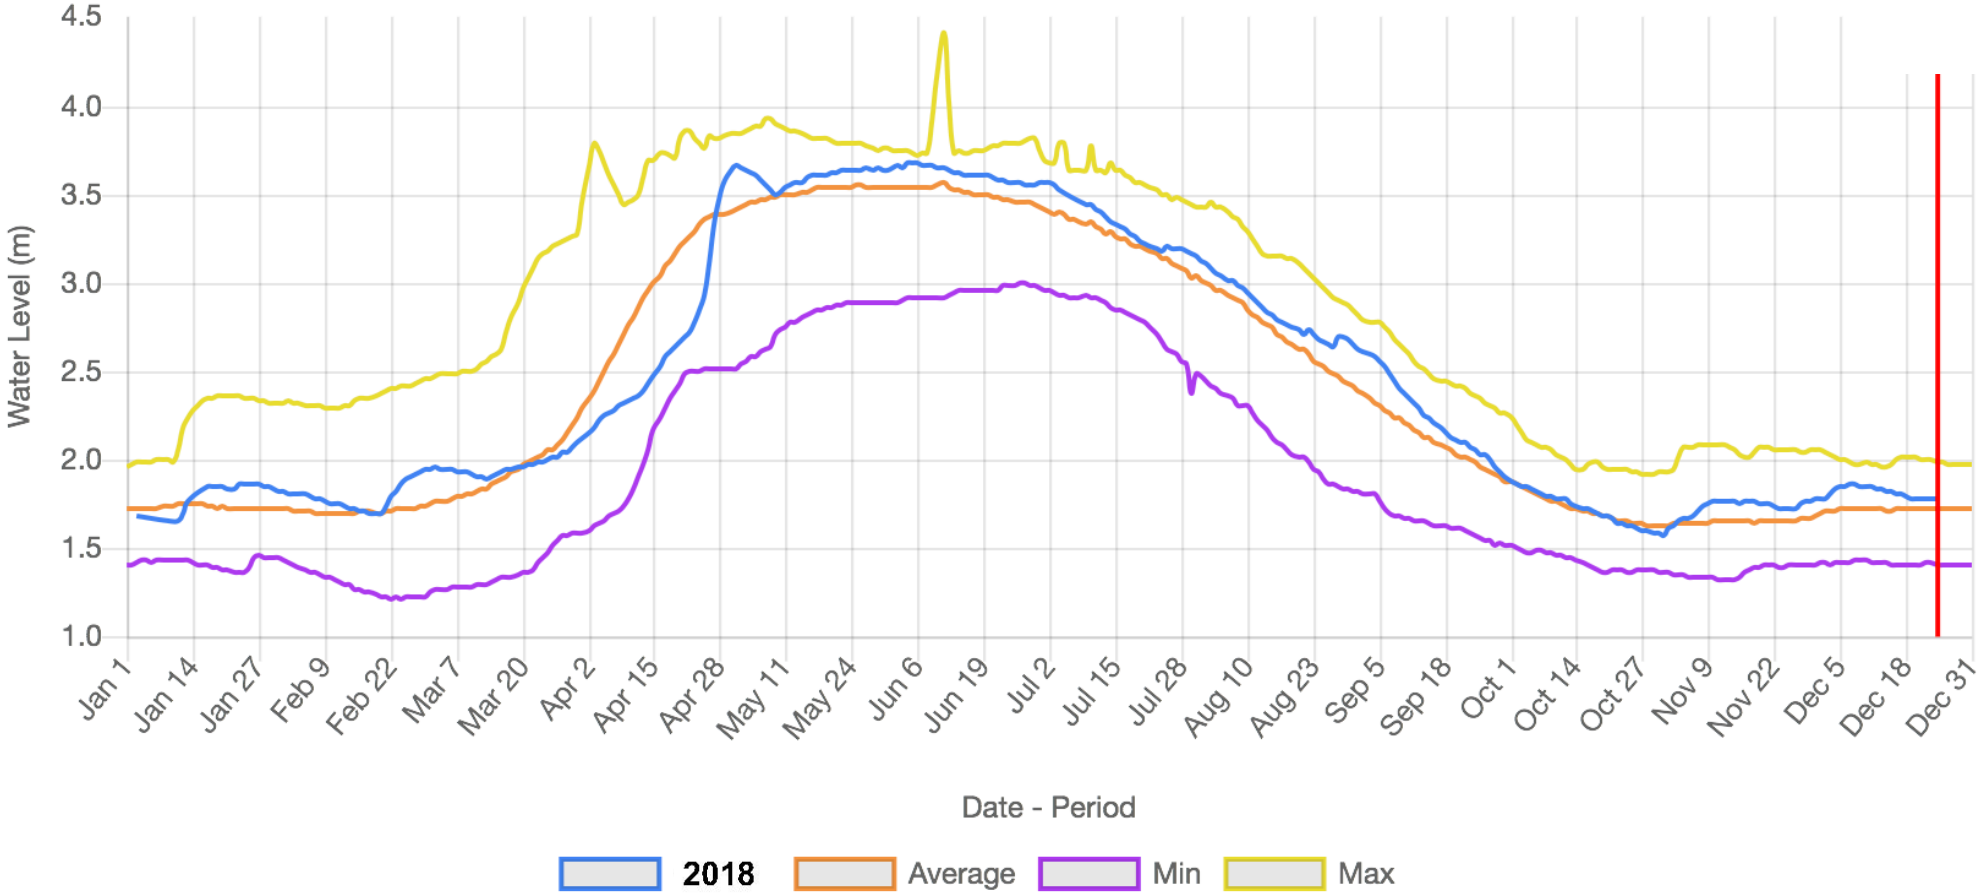

Anstruther Lake - Level Gauge

Crystal Lake - Level Gauge

Eels Lake - Level Gauge

Jack Lake - Level Gauge

Mississagua Lake - Level Gauge