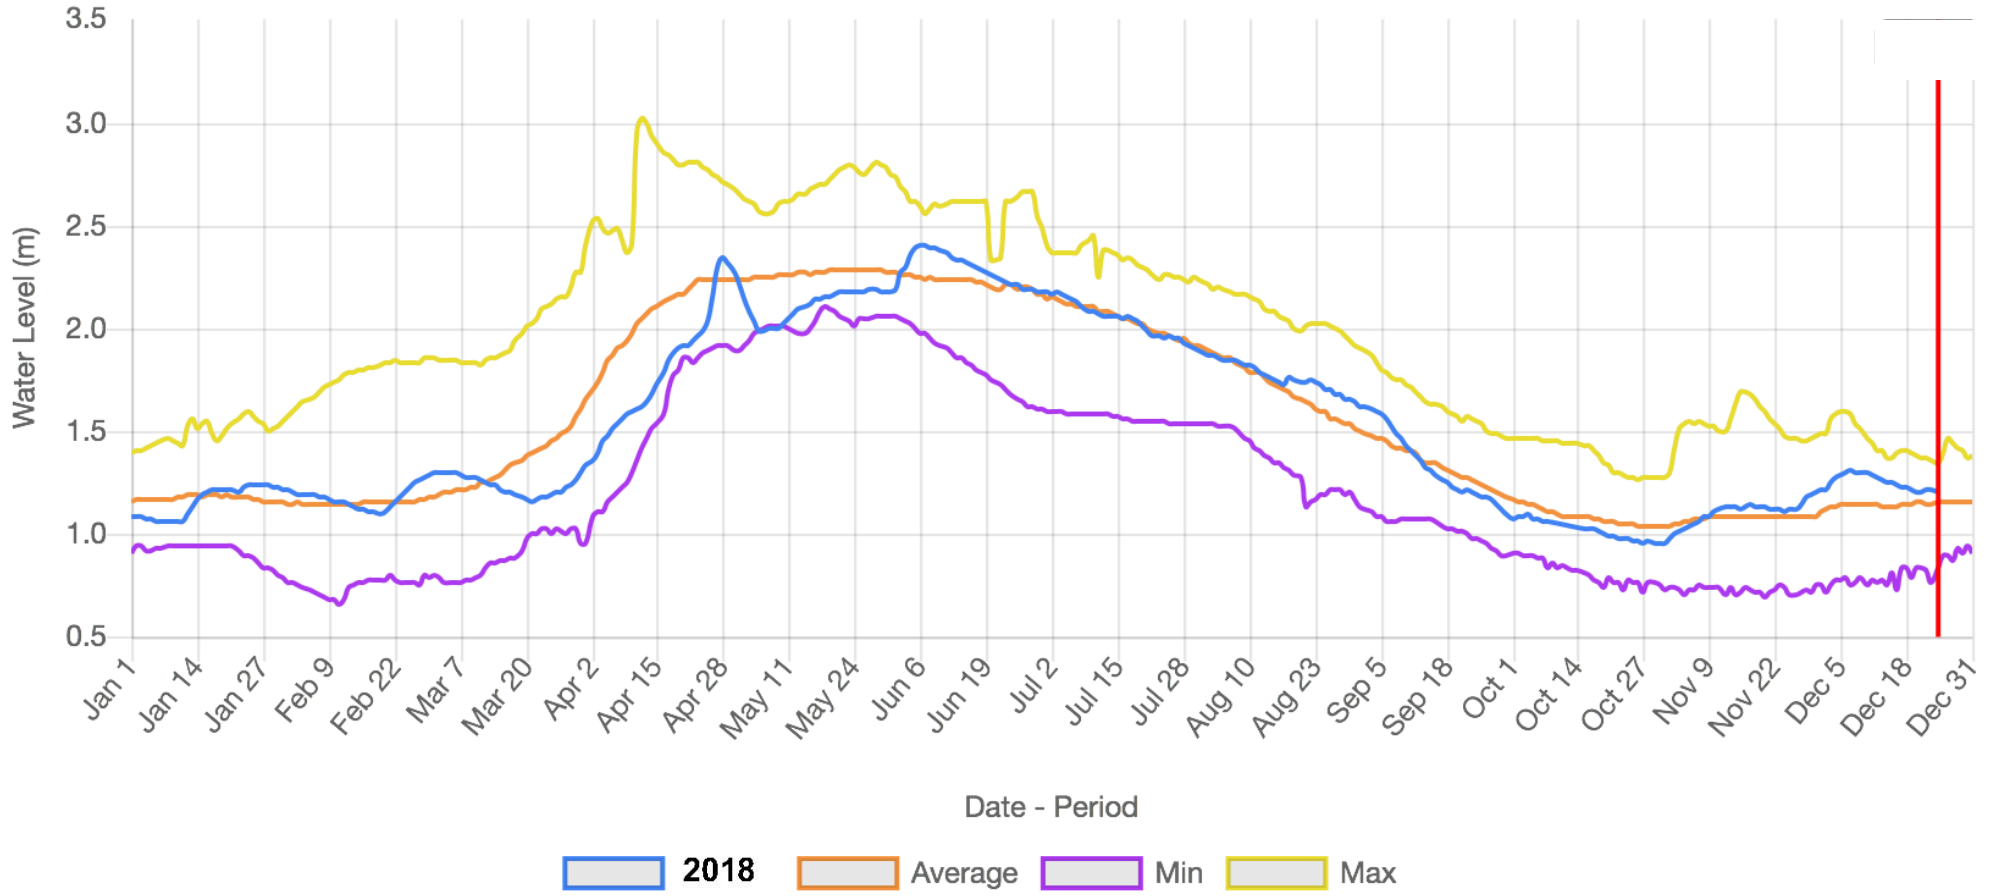

Anstruther Lake - Level Gauge

Crystal Lake - Level Gauge

Eels Lake - Level Gauge

Jack Lake - Level Gauge

Mississagua Lake - Level Gauge