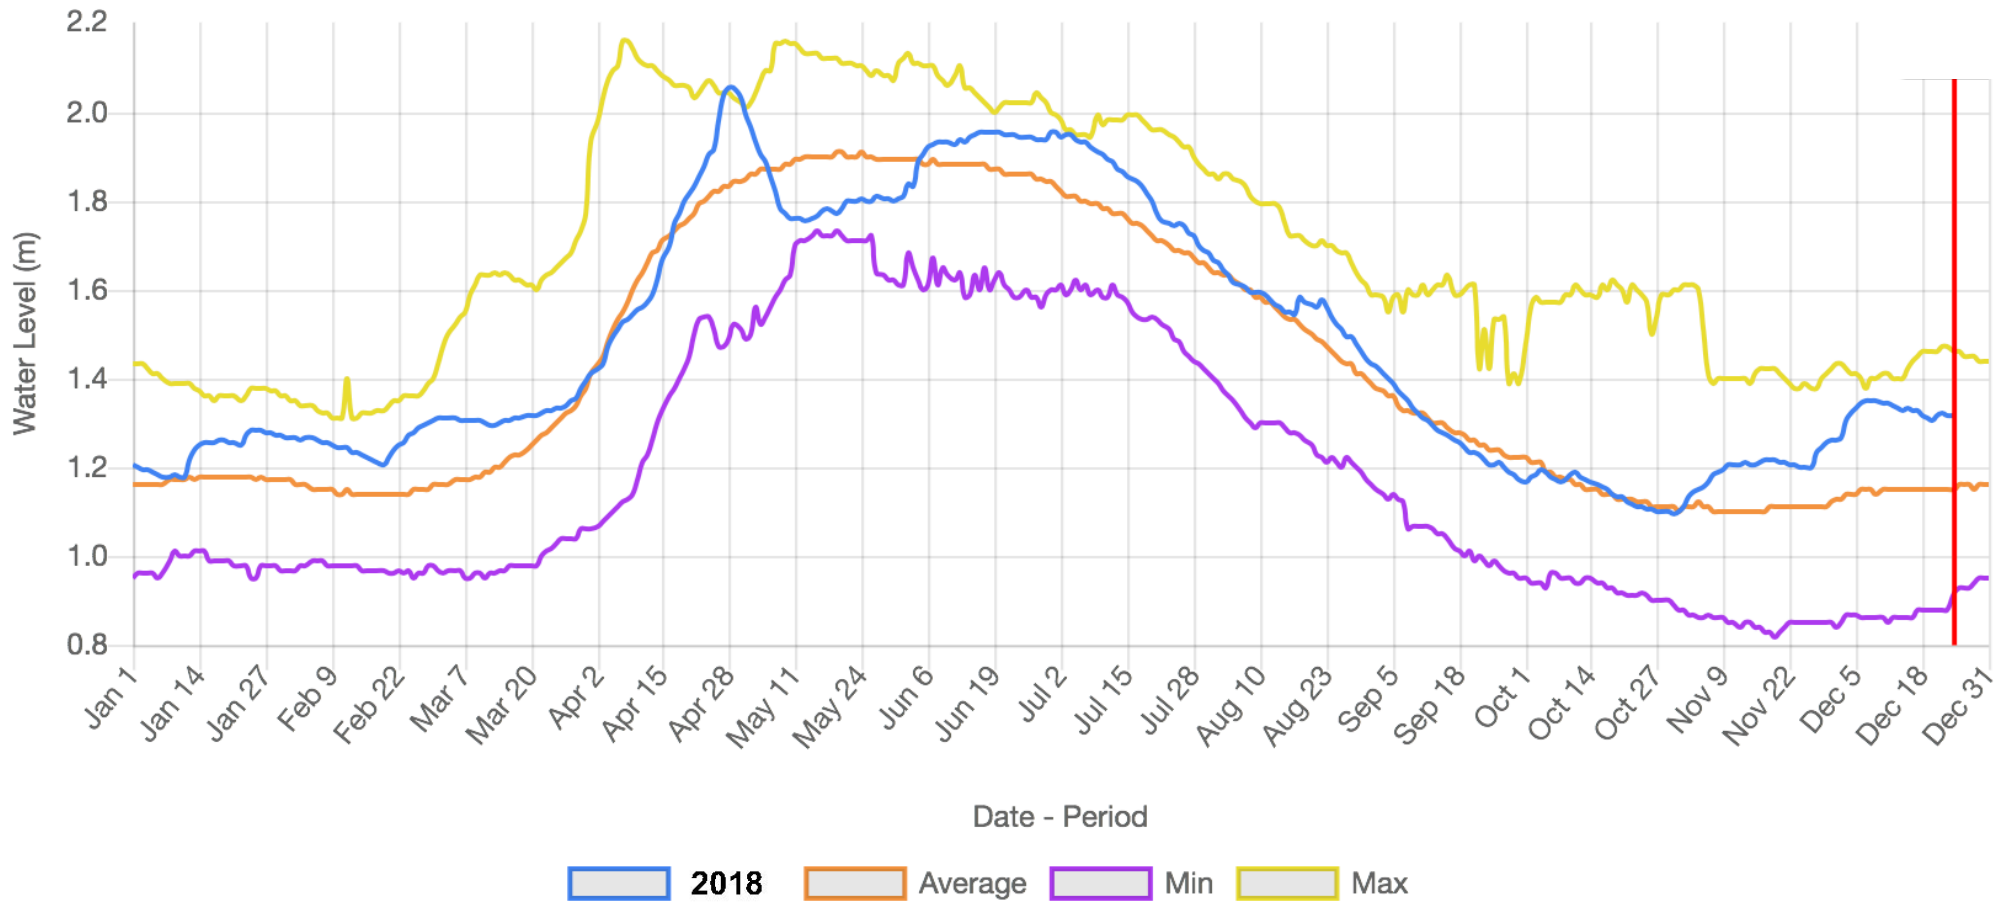

Anstruther Lake - Level Gauge

Crystal Lake - Level Gauge

Eels Lake - Level Gauge

Jack Lake - Level Gauge

Mississagua Lake - Level Gauge