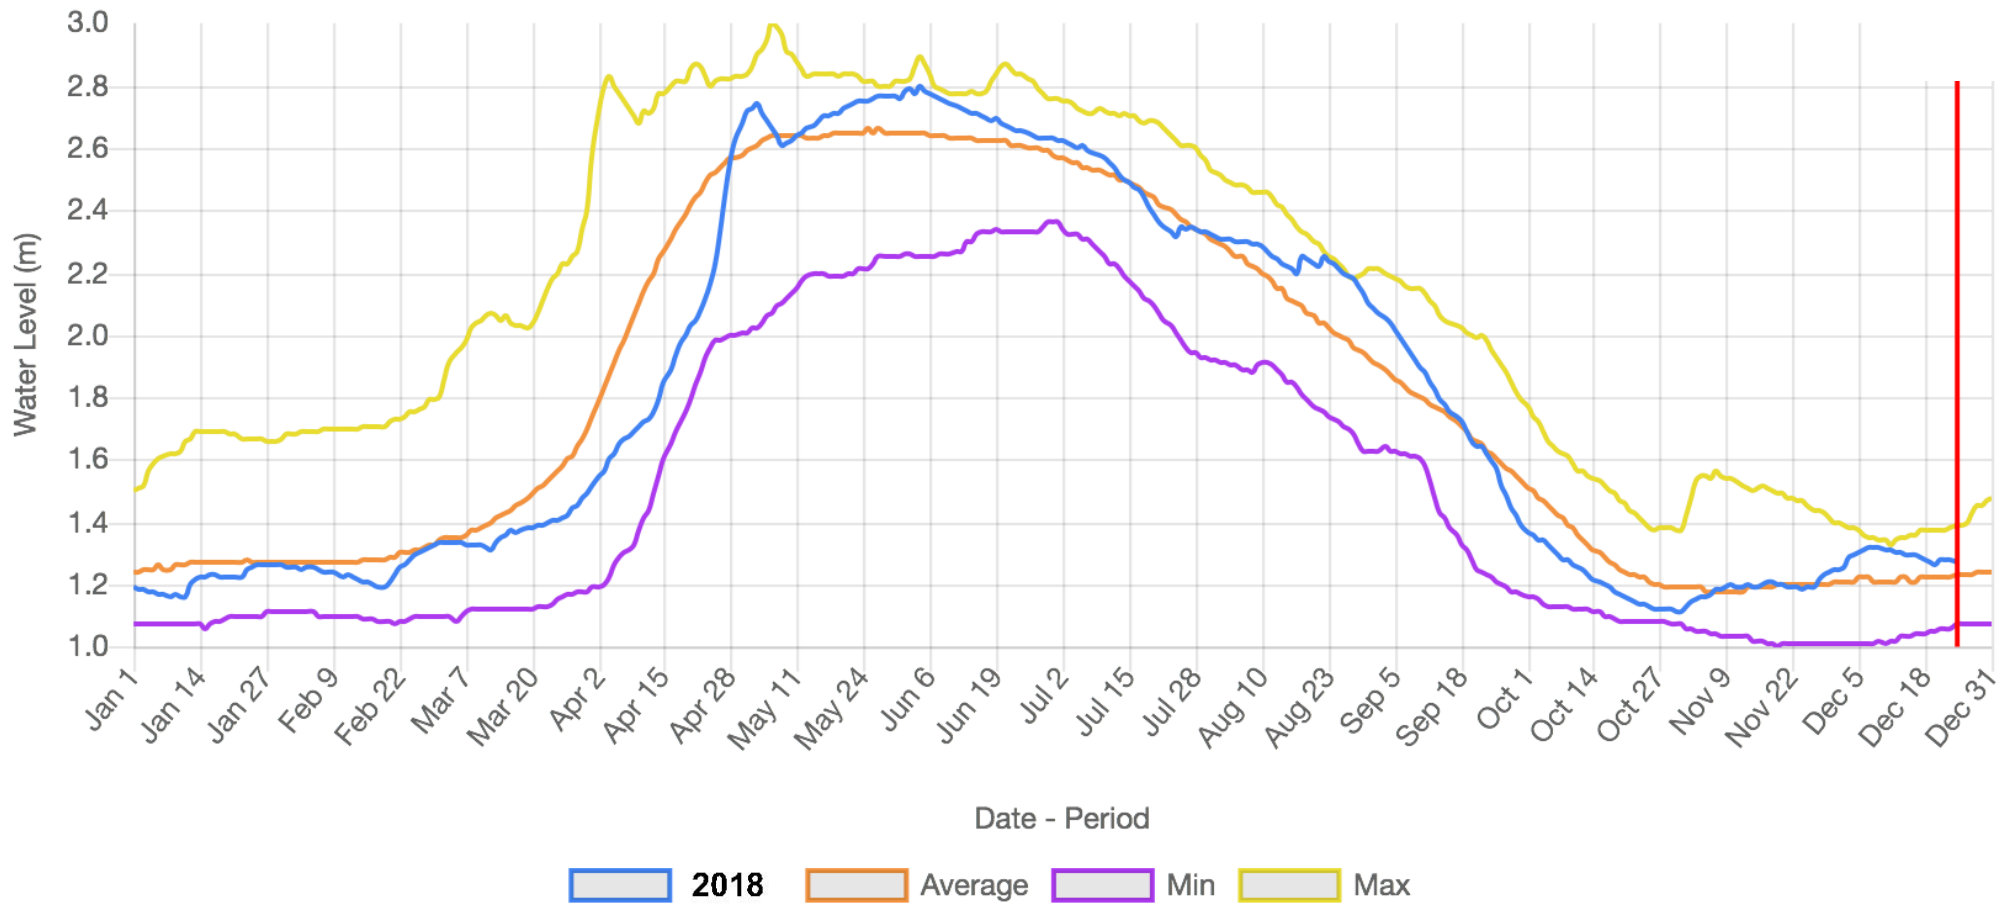

Anstruther Lake - Level Gauge

Crystal Lake - Level Gauge

Eels Lake - Level Gauge

Jack Lake - Level Gauge

Mississagua Lake - Level Gauge